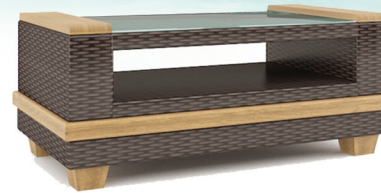

SEA BREEZE CLUB

The Finest Outdoor Wicker You Can Own!

Sofa, Sea Breeze, Club
SKU# C9-SB
60" Wide x 34" Deep x 30" Tall

Chair, Sea Breeze, Club
SKU# C1-SB
36" Wide x 34" Deep x 30" Tall

**Coffee Table, Glass-Top,
Sea Breeze, Club**
SKU# C6-SB
43" Wide x 23" Deep x 18" Tall