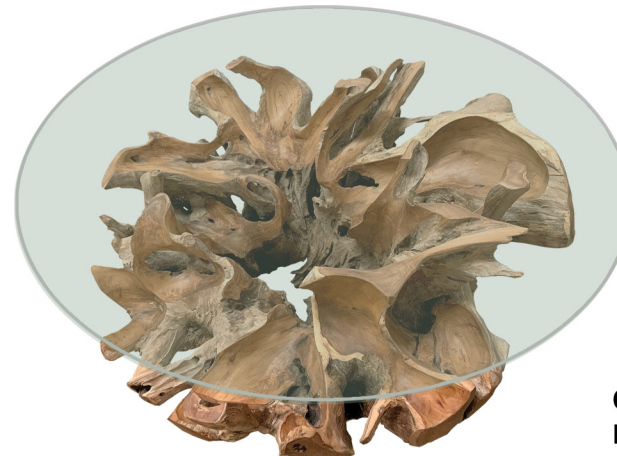

**Console, Half Stump,
Large Over 72"**
SKU# A8-1-L

Length, Width and Height
may vary

Bar Stool, Swivel, 26"
SKU# A2-8-26

Bar Stool, Swivel, 30"
SKU# A2-8-30

OUR BEST SELLING PRODUCTS

Featuring Products Made From Carefully Selected Teak Root and Reclaimed Teak

Coffee Table, Stump
Standard Under 40" Across SKU# A6-1-STD
Large Over 40" Across SKU# A6-1-L

Coffee Table, Slab, Stump
Standard Under 44"
SKU# A6-2-STD

Coffee Table, Slab, Stump
Large Over 44"
SKU# A6-2-L

Coffee Table, Stump, Inverted
With Glass
SKU# A6-1-INV

Coffee Table, Stump, Inverted Sculpted
With Glass
SKU# A6-1-INV-S

THE NOUVEAU COLLECTION

The Nouveau Collection features high quality teak wood finely crafted into beautiful furniture suitable for indoor or outdoor use.