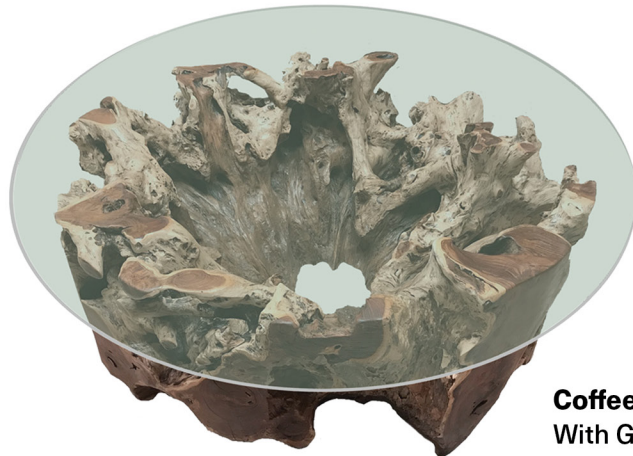

**Console, Half Stump,
Large Over 72"**
SKU# A8-1-L

Length, Width and Height
may vary

Bar Stool, Swivel, 26"
SKU# A2-8-26

Bar Stool, Swivel, 30"
SKU# A2-8-30

OUR BEST SELLING PRODUCTS

Featuring Products Made From Carefully Selected Teak Root and Reclaimed Teak

**Foldaway Bar,
Solid Top
SKU# /A4-1-S**

**Side Table, Cross Cut, Stump
SKU# A5-1**

**Side Table, Slab, Stump
SKU# A5-2**

OUR BEST SELLING PRODUCTS

Artistic Teak, 1405 Old Highway 280, Camp Hill, AL 36850 • Phone: 256-896-1111
Web: artisticteak.com • Email: sales@artisticteak.com

Coffee Table, Stump
Standard Under 40" Across SKU# A6-1-STD
Large Over 40" Across SKU# A6-1-L

Coffee Table, Slab, Stump
Standard Under 44"
SKU# A6-2-STD

Coffee Table, Slab, Stump
Large Over 44"
SKU# A6-2-L