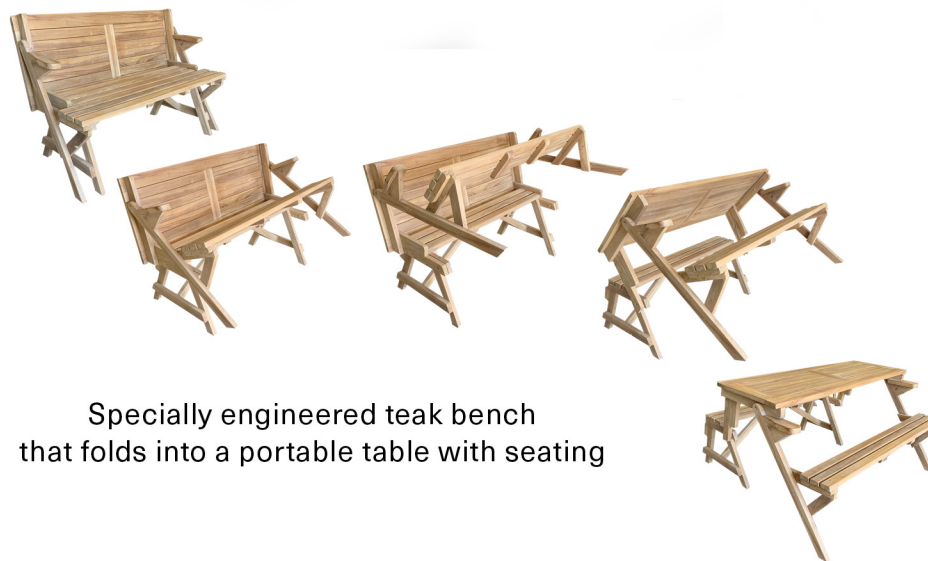

Specially engineered teak bench that folds into a portable table with seating

PRODUCT ORDER INFORMATION

Nouveau Transformer Bench Table

SKU# N7-1

Bench: 52" Wide x 24" Deep x 33" Tall

Table: 52" Wide x 55" Deep x 29" Tall

Tabletop Surface:
51" Wide x 19.5" Deep

MAILING ADDRESS: Artistic Teak, P.O. Box 8, Waverly, AL 36879

SHOWROOM: 1405 Old Highway 280, Camp Hill, AL 36850 USA • **PHONE:** 256.896.1111 • **EMAIL:** sales@artisticteak.com