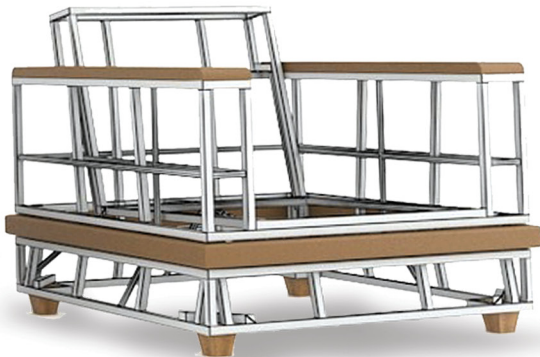

PRECISION-MADE HIGH QUALITY ALUMINUM FRAMES

- ✓ Skillfully engineered using only the finest, top quality aluminum components.
- ✓ Lightweight, strong and durable, aluminum is the ideal choice for indoor/outdoor furniture frames.
- ✓ The strength and durability we build into every frame will deliver years of worry-free service.