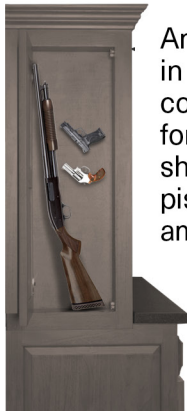

Ample room
in both side
compartments
for rifles,
shotguns,
pistols and
ammunition

PATENT PENDING

CONTACT US AT:

Artistic Teak, P.O. Box 8, Waverly, AL 36879
(334) 559-6625 or (256) 896-1111

visit us online at: artisticteak.com